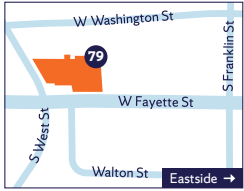

Main Campus

Downtown

Eastside

Directions to the Nancy Cantor Warehouse (79)

- Travel west on Harrison Street
- Turn right onto South Salina Street
- Turn Left onto West Jefferson Street
- Curve right at Armory circle
- Take a right onto South Franklin Street
- Take a left onto West Fayette Street

Paid parking is available on Washington Street and in surrounding garages and lots.

Additionally, free shuttle service is available to and from the Nancy Cantor Warehouse through Centro's 433 Connective Corridor bus. The bus departs from the College Place bus stop located near **Sims Hall (57)** on this map.

Oren Lyons Hall.....	64
Sadler Hall.....	75
Shaw Hall.....	62
Sheraton University Hotel and Conference Center.....	16
Walnut Hall.....	9
Washington Arms.....	1
Watson Hall.....	28

ACADEMIC BUILDINGS

113 Euclid Ave.....	59
119 Euclid Ave.....	60
Biological Research Lab.....	58